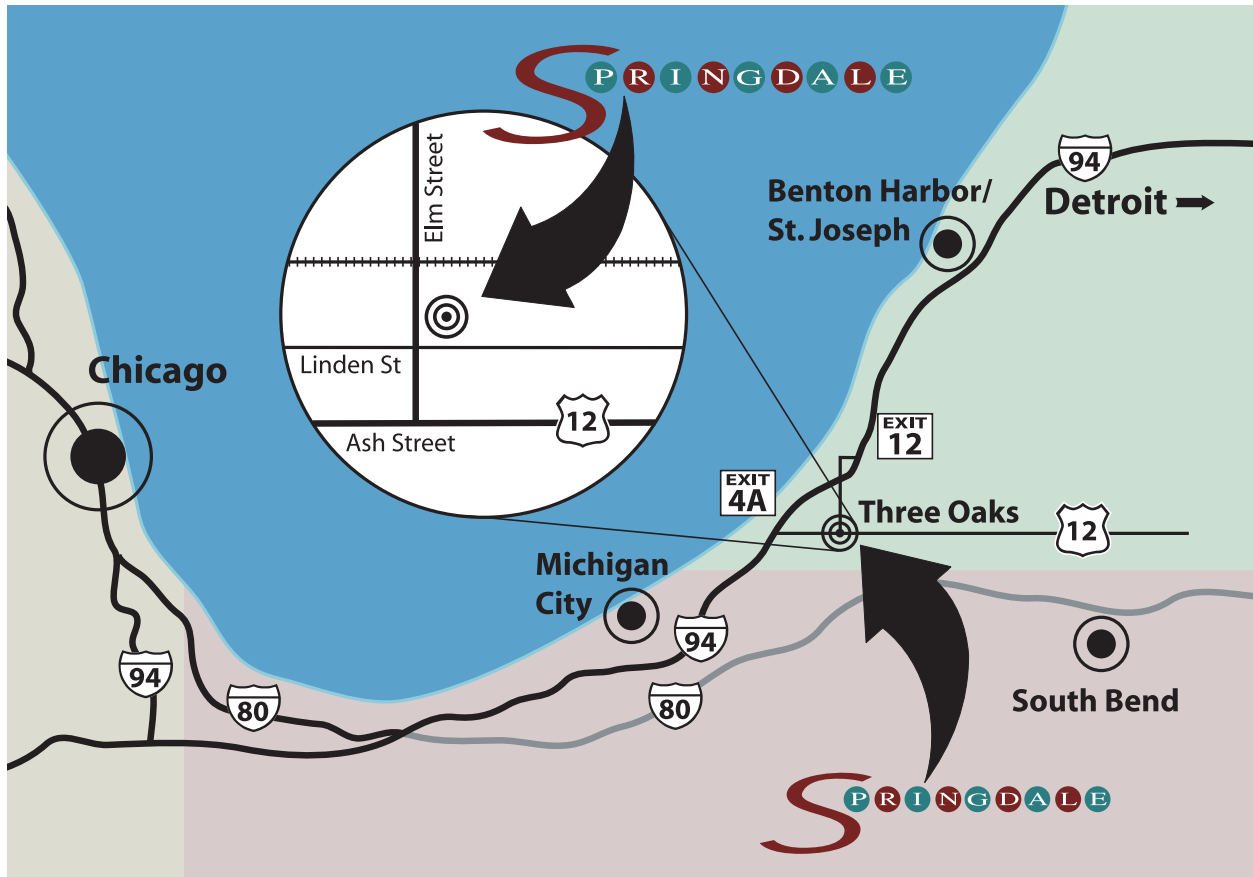

# How to get to Springdale

## From Chicago and other points to the West:

- ⊙ Take I-94 East across Indiana and into Michigan to exit 4A (US-12 East)
- ⊙ Drive 6 miles straight east on US-12 to the first, and only, stoplight in Three Oaks. A Speedway gas station will be on your left, Ipso Facto on your right.
- ⊙ Turn left onto South Elm Street (heading north).
- ⊙ Go one block, Springdale is the first building on the right-hand side of the street.

## From Detroit and other points to the East.

- ⊙ Take I-94 West until almost out of Michigan to exit 12 (Sawyer Road).
- ⊙ Turn left at stop sign at off-ramp (heading west, towards the lake).
- ⊙ Turn left at Three Oaks Road, which is just before the stop light at Red Arrow Highway.
- ⊙ Take Three Oaks Road south 4-5 miles to Three Oaks.
- ⊙ When you cross the railroad tracks, Springdale is the last building on the left side of the street.